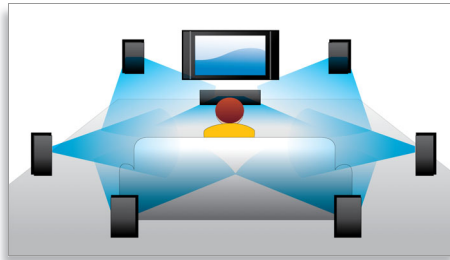

Dolby TrueHD and DTS-HD MA

DTS-HD Master Audio and Dolby TrueHD delivers 7.1 channels of the finest sound from your Blu-ray Discs. Audio reproduced is virtually indistinguishable from the studio master, so you hear what the creators intended for you to hear. DTS-HD Master Audio and Dolby TrueHD complete your high definition entertainment experience.